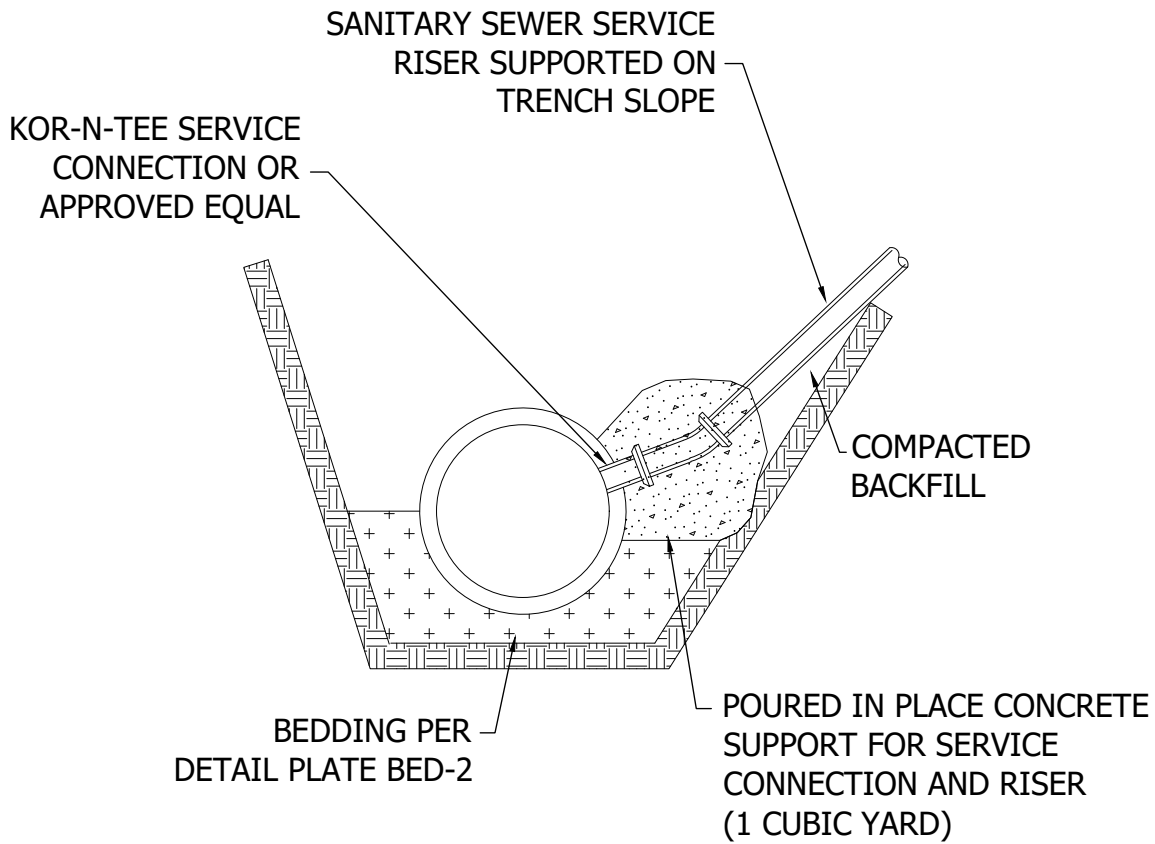

NOTE:
SERVICE CONNECTIONS
TO BE AT 2 O'CLOCK OR 10 O'CLOCK

STANDARD DETAILS
SERVICE CONNECTION TO RCP

COTTAGE GROVE, MINNESOTA

JANUARY 2021

PLATE NO.
SER-8