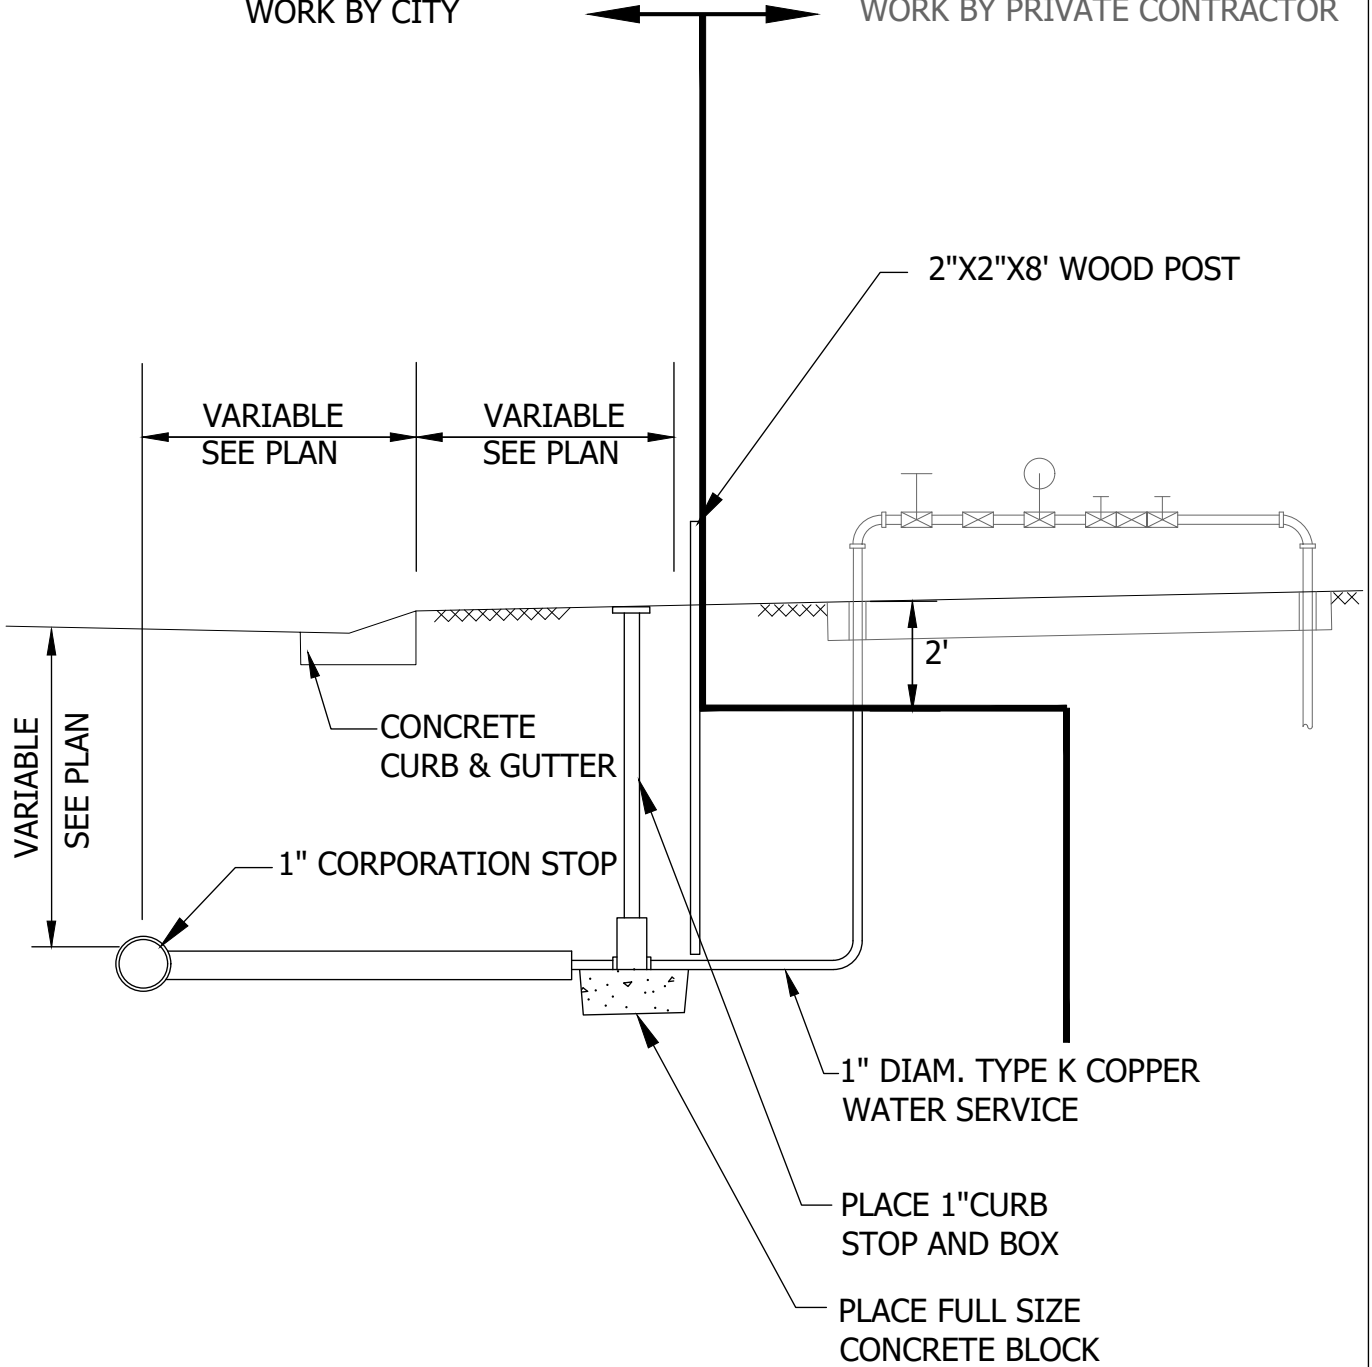

WORK BY CITY

WORK BY PRIVATE CONTRACTOR

STANDARD DETAILS
ISLAND IRRIGATION SERVICE

COTTAGE GROVE, MINNESOTA

JANUARY 2021

PLATE NO.
SER-14