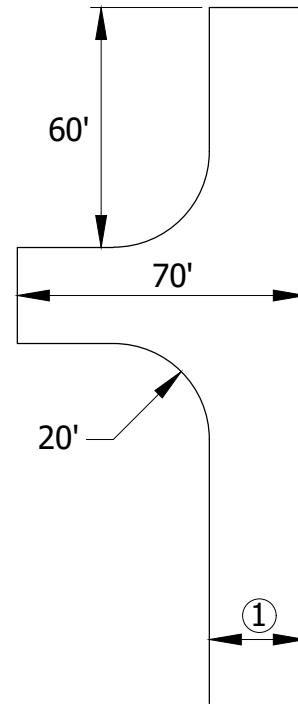

"T" TYPE

HAMMERHEAD
OR BRANCH
TYPE

CUL-DE-SAC

NOTE:

① MATCH EXISTING STREET WIDTH.

**Cottage
Grove**

Where Pride and Prosperity Meet

STANDARD DETAILS
TEMPORARY TURNAROUND

COTTAGE GROVE, MINNESOTA

JANUARY 2021

PLATE NO.
STR-27