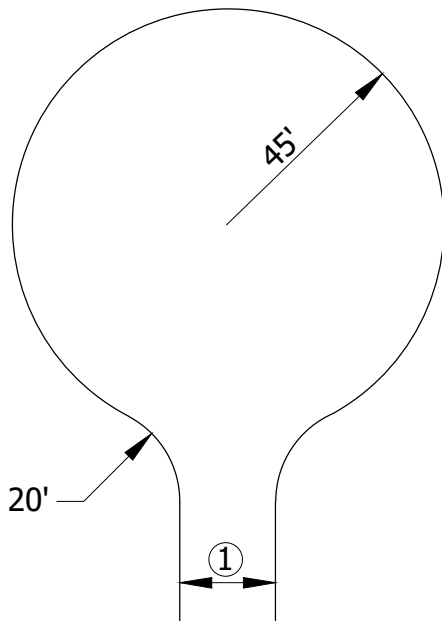

"T" TYPE

HAMMERHEAD
OR BRANCH
TYPE

CUL-DE-SAC

NOTE:

① MATCH EXISTING STREET WIDTH.

**Cottage
Grove**

Where Pride and Prosperity Meet

STANDARD DETAILS
TEMPORARY TURNAROUND

COTTAGE GROVE, MINNESOTA

JANUARY 2021

PLATE NO.
STR-27