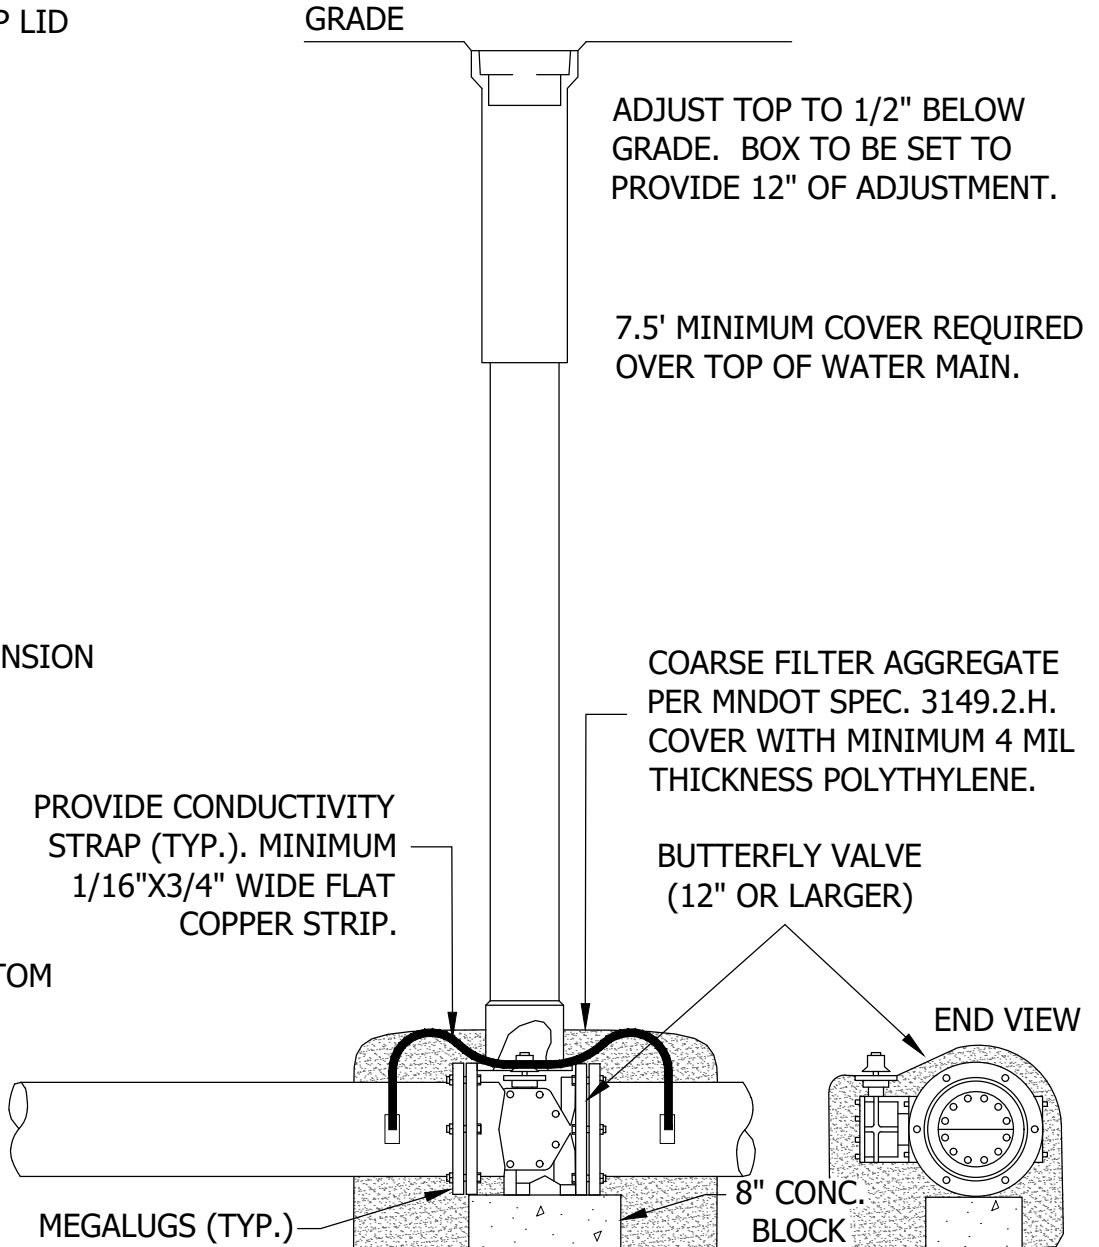

DROP LID

TOP

EXTENSION

BOTTOM

**Cottage Grove**

*Where Pride and Prosperity Meet*

**STANDARD DETAILS**  
BUTTERFLY VALVE AND BOX  
INSTALLATION

**COTTAGE GROVE, MINNESOTA**

JANUARY 2021

PLATE NO.  
**WAT-4**