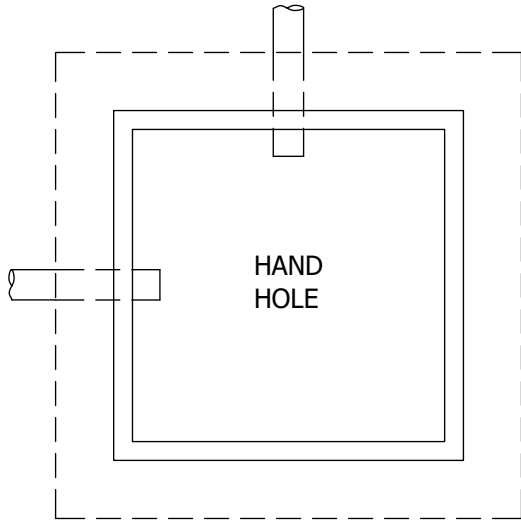

24" HEIGHT HANDHOLE AS SPECIFIED

12" HEIGHT HANDHOLE AS SPECIFIED

COARSE FILTER AGG.
MNDOT SPEC. 3149.2.H MOD.

STANDARD DETAILS
LIGHTING HANDHOLE

COTTAGE GROVE, MINNESOTA

JANUARY 2021

PLATE NO.
LGT-1