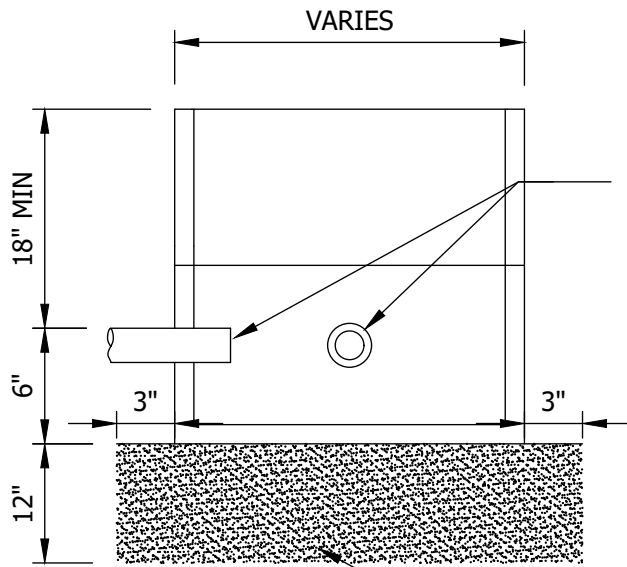

24" HEIGHT HANDHOLE AS SPECIFIED

12" HEIGHT HANDHOLE AS SPECIFIED

COARSE FILTER AGG.
MNDOT SPEC. 3149.2.H MOD.

STANDARD DETAILS
LIGHTING HANDHOLE

COTTAGE GROVE, MINNESOTA

JANUARY 2021

PLATE NO.
LGT-1