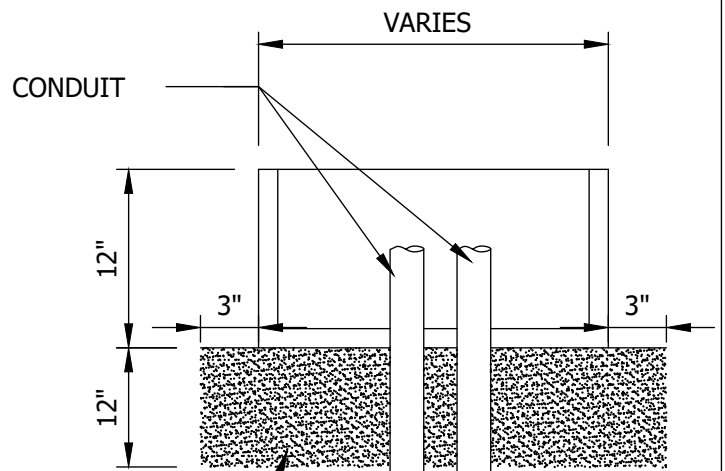

24" HEIGHT HANDHOLE AS SPECIFIED

12" HEIGHT HANDHOLE AS SPECIFIED

COARSE FILTER AGG.
MNDOT SPEC. 3149.2.H MOD.

STANDARD DETAILS
LIGHTING HANDHOLE

COTTAGE GROVE, MINNESOTA

JANUARY 2021

PLATE NO.
LGT-1