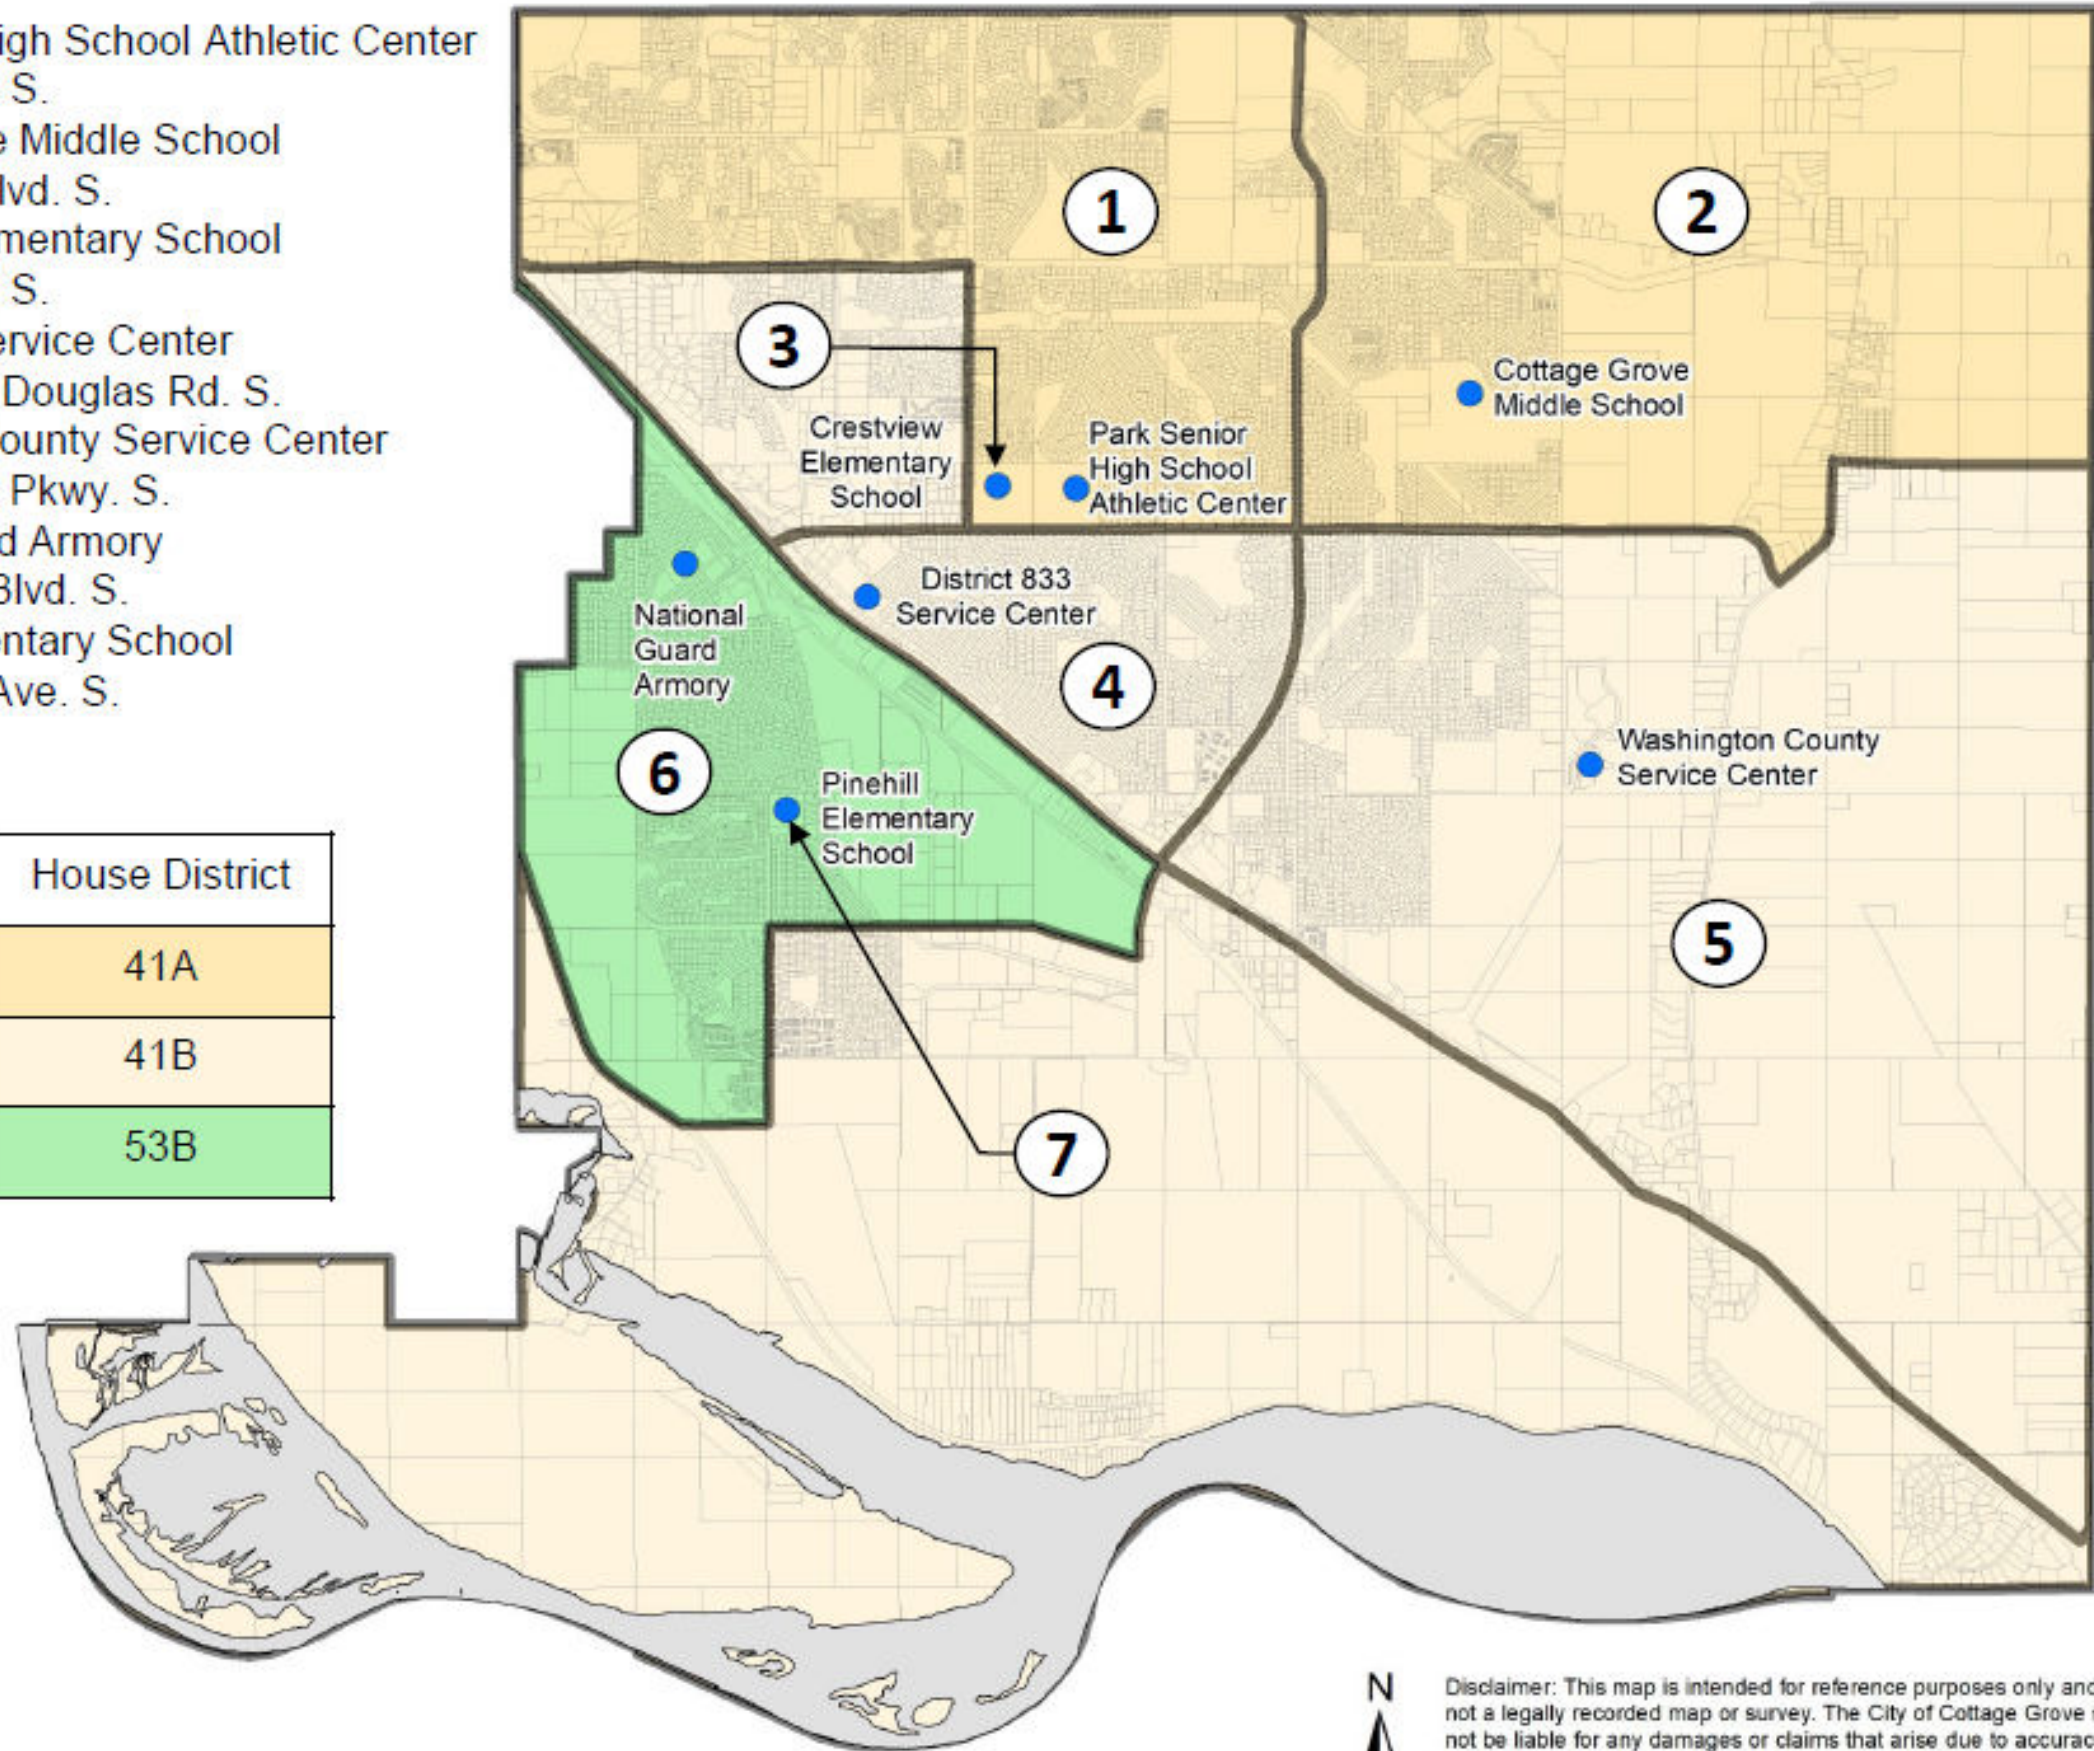

# Election Precincts and Polling Places

- Precinct 1** - Park Senior High School Athletic Center  
8040, 80th St. S.
- Precinct 2** - Cottage Grove Middle School  
9775 Indian Blvd. S.
- Precinct 3** - Crestview Elementary School  
7830, 80th St. S.
- Precinct 4** - District 833 Service Center  
7362 E. Point Douglas Rd. S.
- Precinct 5** - Washington County Service Center  
13000 Ravine Pkwy. S.
- Precinct 6** - National Guard Armory  
8180 Belden Blvd. S.
- Precinct 7** - Pinehill Elementary School  
9015 Hadley Ave. S.

Senate District	House District
41	41A
	41B
53	53B

Disclaimer: This map is intended for reference purposes only and is not a legally recorded map or survey. The City of Cottage Grove shall not be liable for any damages or claims that arise due to accuracy, availability, use or misuse of the information herein pursuant to MN Statute 466.03 Subd 21.