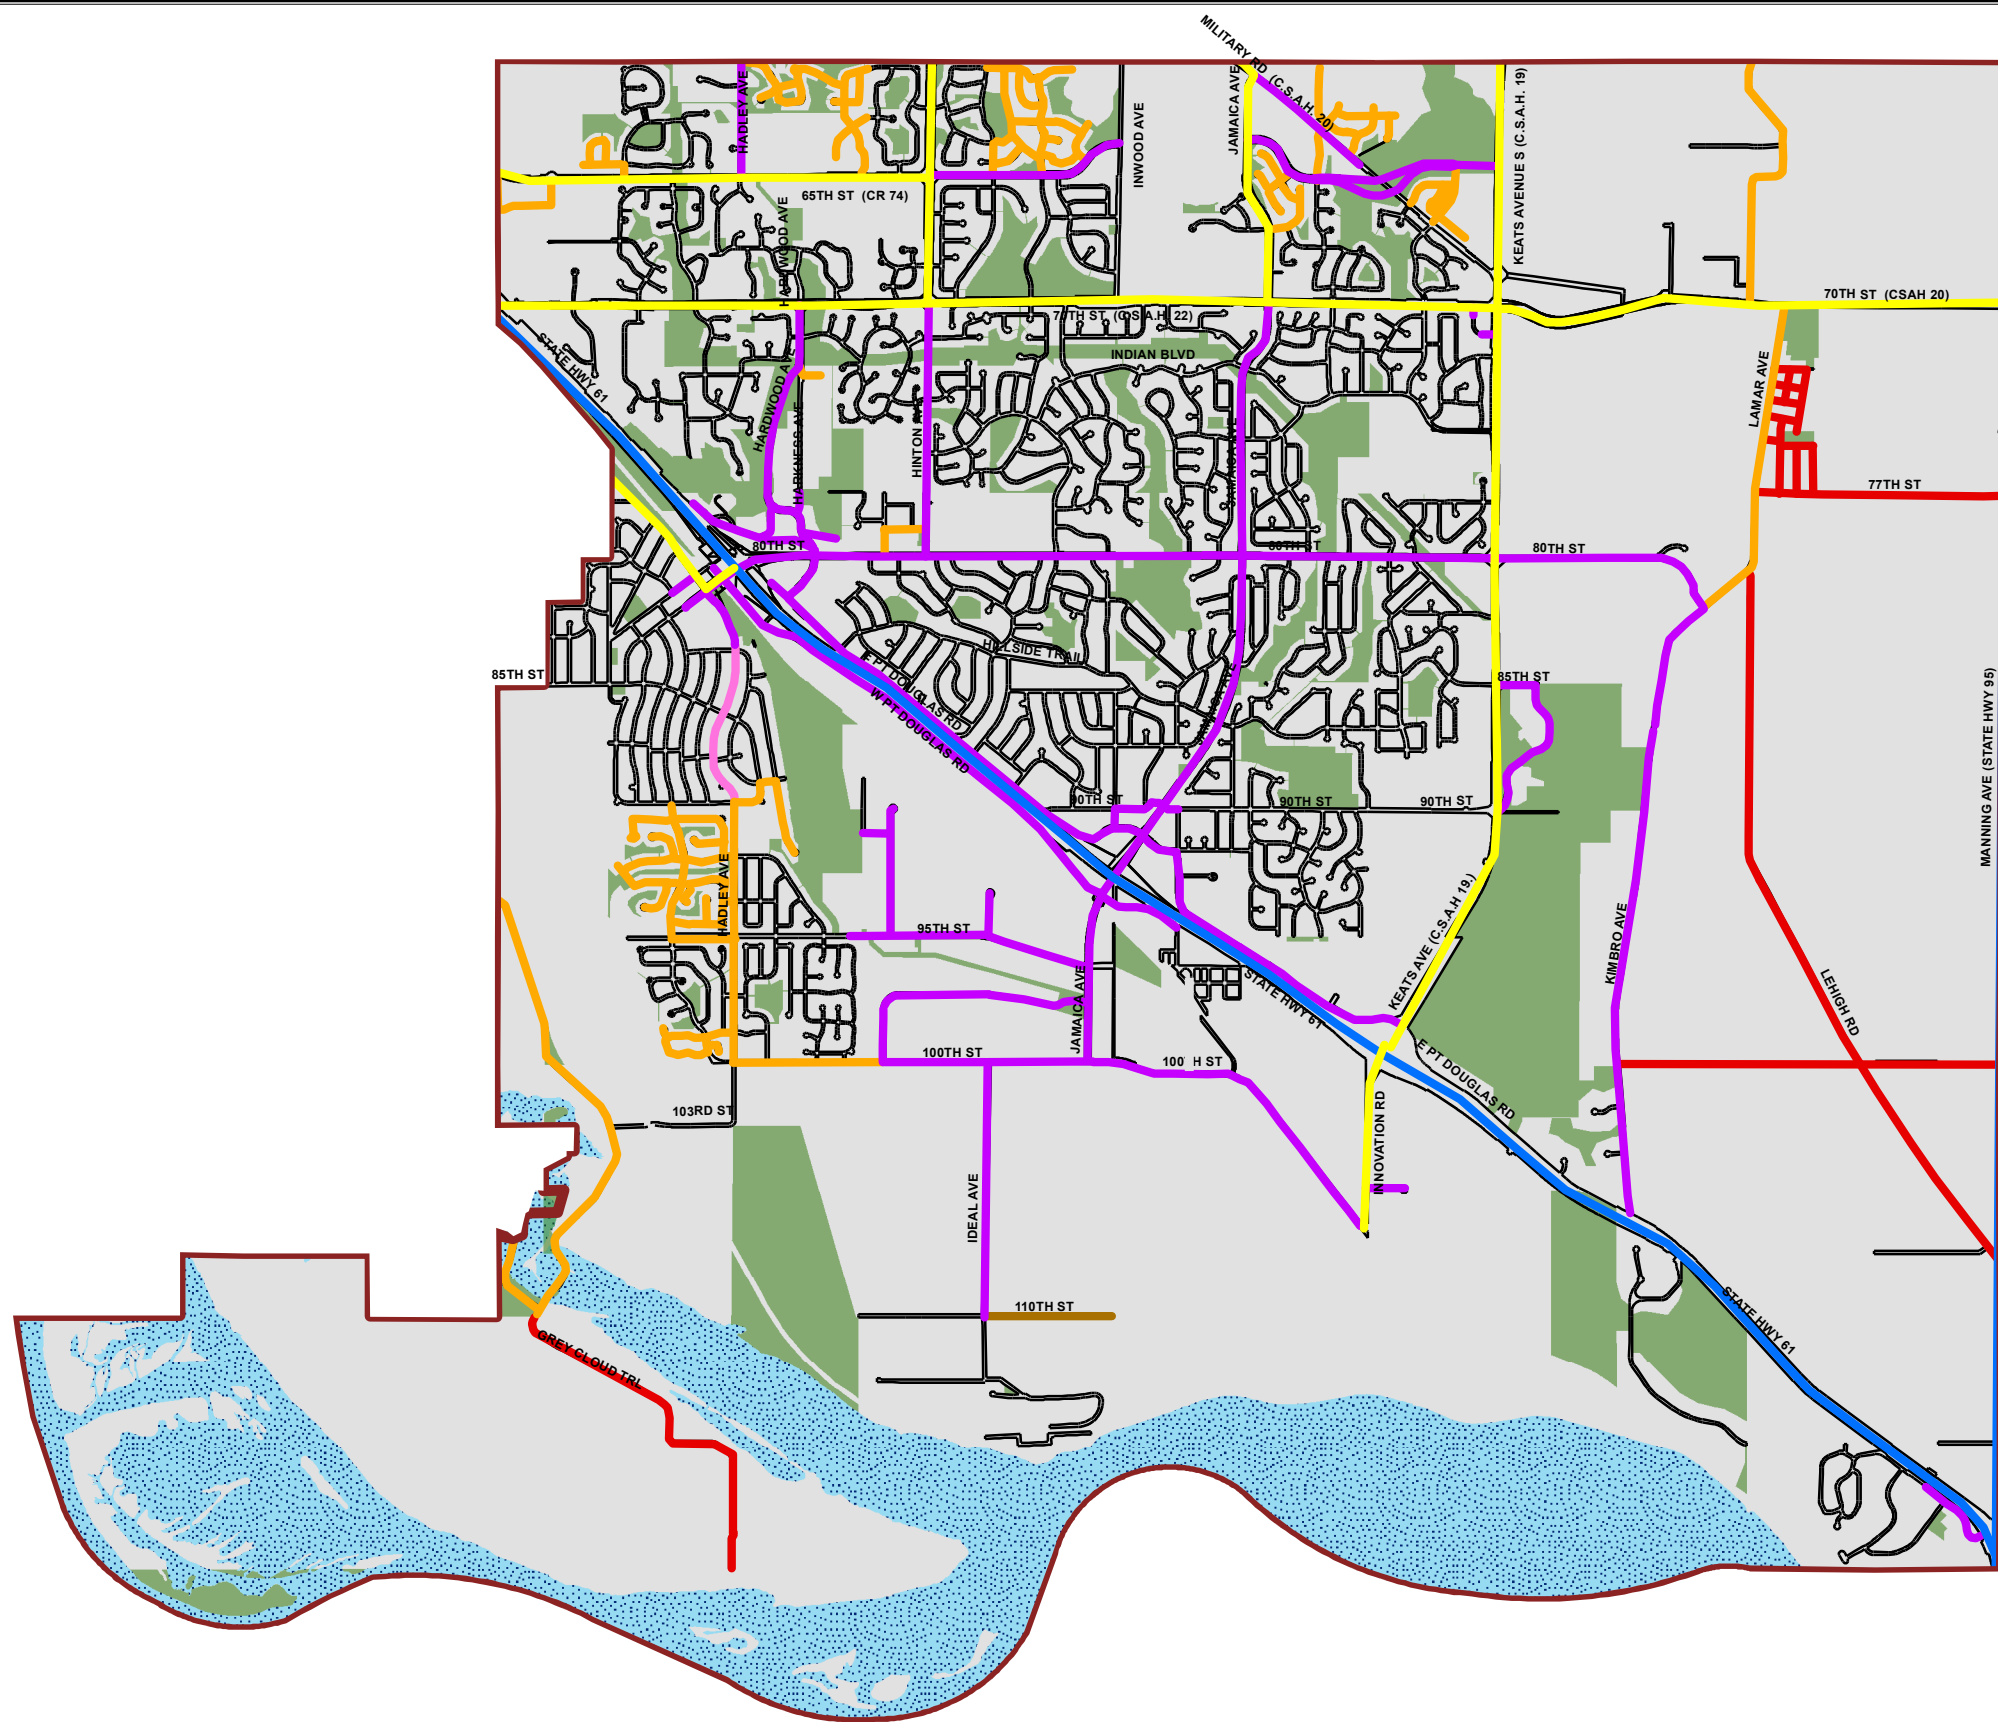

Legend

- City Boundary
- County Roads - As Posted
- State Highway - As Posted
- City Road - 9 ton
- City Road - 7 ton
- City Road - 6 ton
- City Road - 4 ton
- City Road - 15,000 GVW
- City Road - 5 ton
- Park and Open Space
- Mississippi River

0 2,000 4,000 Feet

www.cottage-grove.org

Public Works
Date: 3/2/2021

City of Cottage Grove Minnesota 2021 Spring Road Restrictions