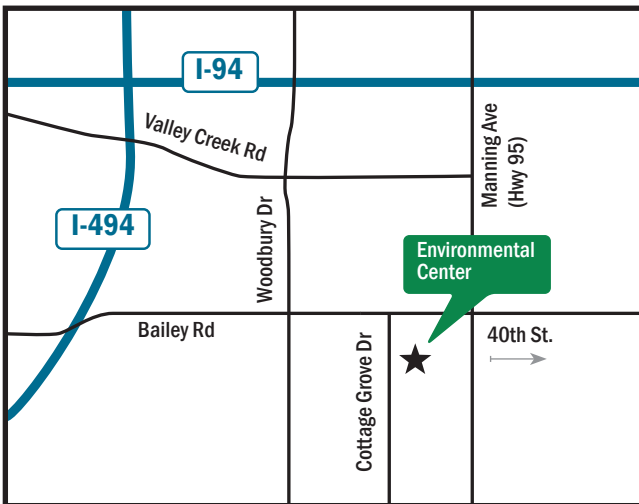

Looking for Hazardous Waste Disposal?

Washington County Environmental Center

If you have hazardous materials, electronics, or recyclables that you need to get rid of, you can bring them to Washington County's Environmental Center in Woodbury. It is as easy as driving through and dropping them off.

4039 Cottage Grove Drive - Woodbury, MN 55129

Tuesdays	11 a.m. – 7 p.m.
Thursdays	8 a.m. – 4:30 p.m.
Fridays	8 a.m. – 4:30 p.m.
Saturdays	8 a.m. – 2 p.m.

Closed on major holidays.

Open to residents of Washington, Anoka, Carver, Chisago, Dakota, Hennepin, and Ramsey Counties. Proof of county residency, such as a driver's license, is required.