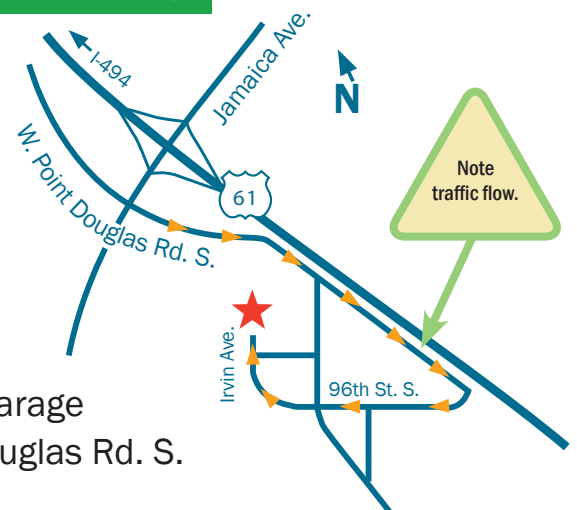

Please note that shredding capacity may be reached before the end of the event.

Item Drop-off Location

Cottage Grove
Public Works Garage
8635 W. Pt. Douglas Rd. S.

We are no longer accepting household hazardous materials at the Cottage Grove Spring Cleanup Day.