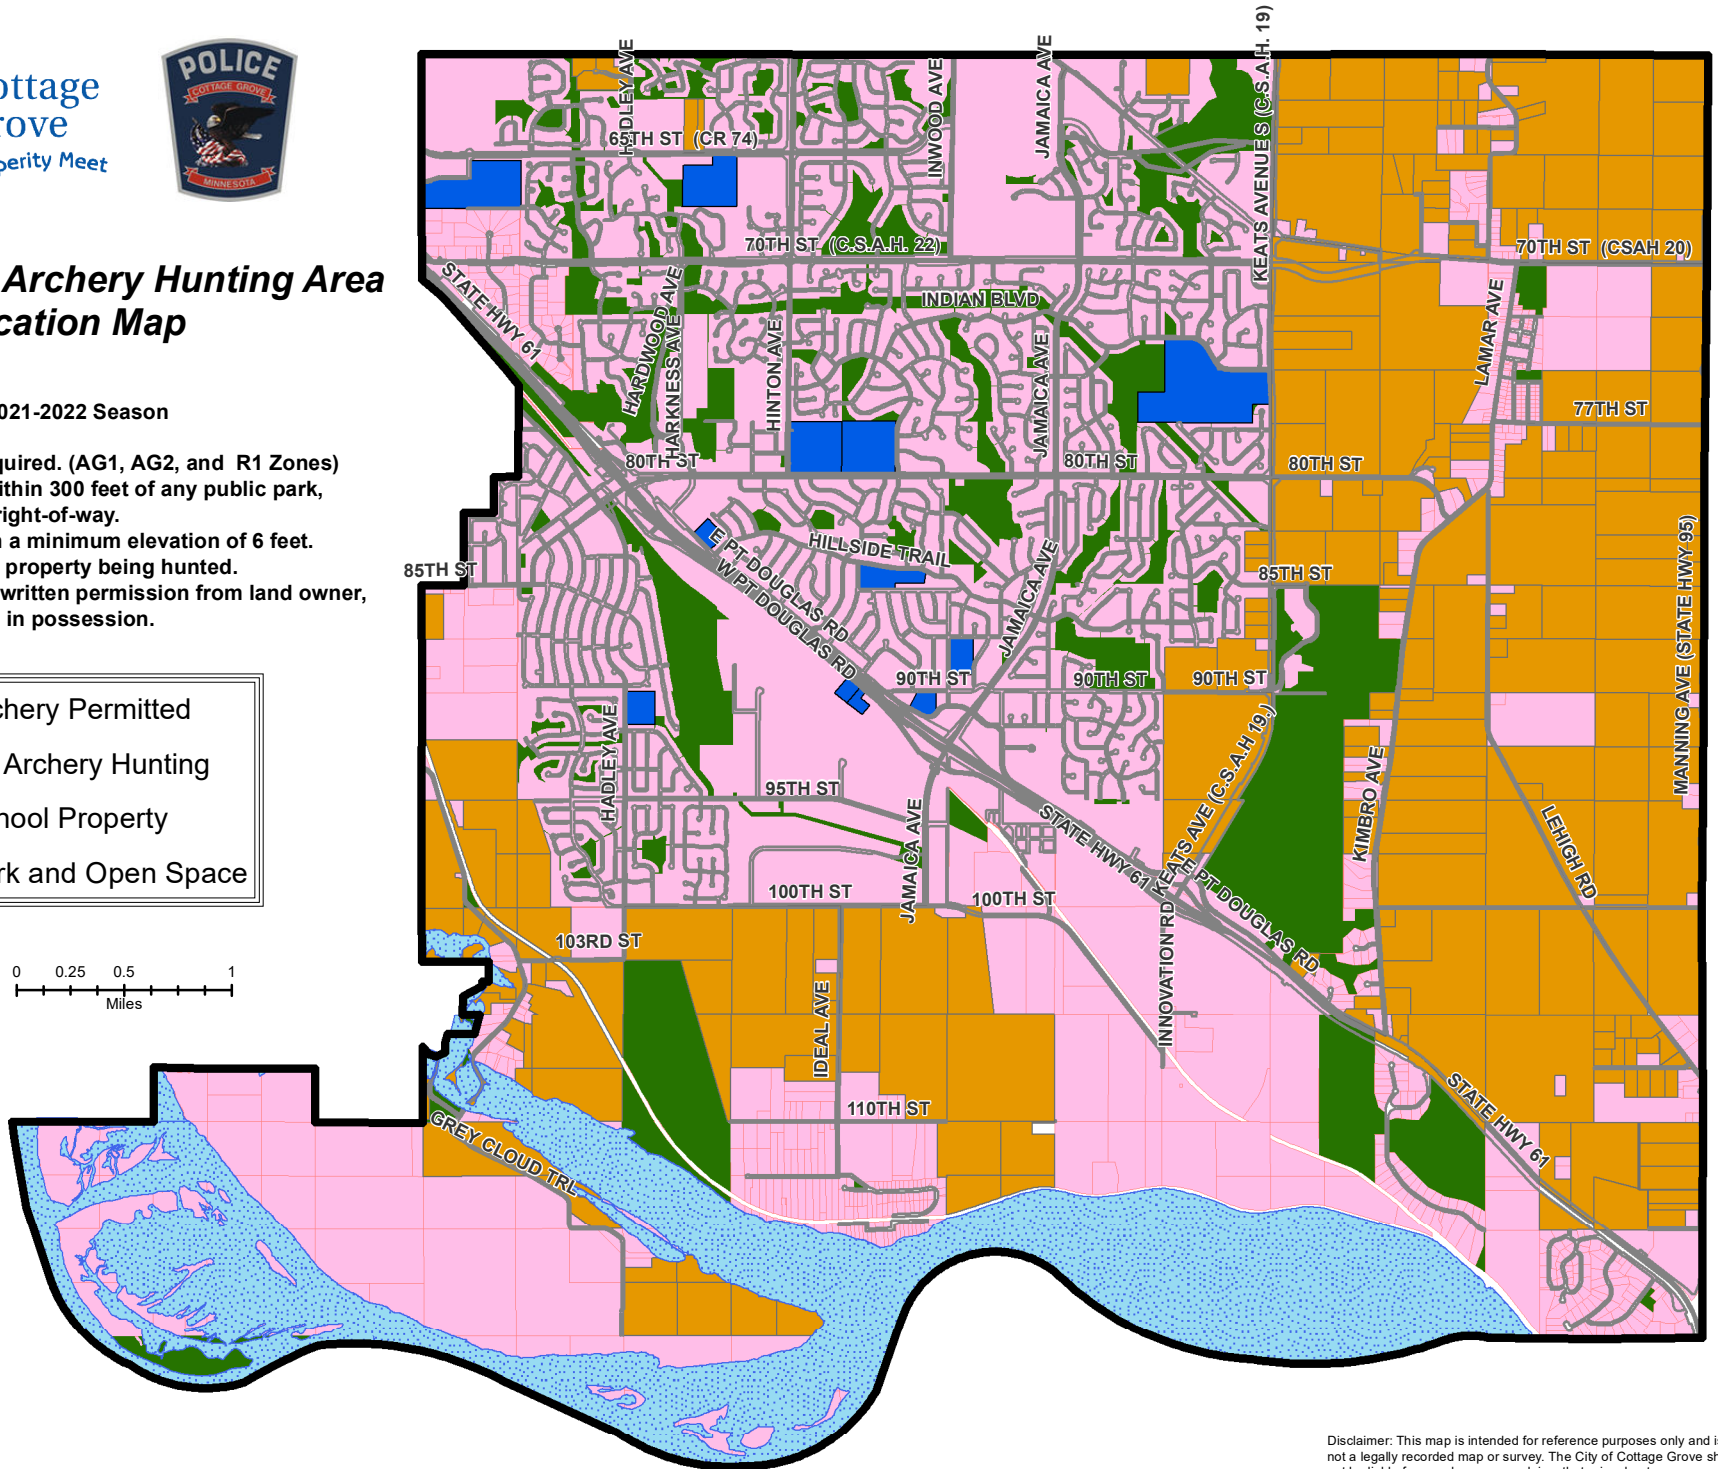

Cottage Grove Archery Hunting Area Location Map

Archery Hunting Rules 2021-2022 Season

1. Five acre minimum required. (AG1, AG2, and R1 Zones)
2. Hunting not allowed within 300 feet of any public park, Trails, Open space or right-of-way.
3. Hunt from a stand with a minimum elevation of 6 feet.
4. No arrows to leave the property being hunted.
5. All hunters must have written permission from land owner, proper ID and licenses in possession.