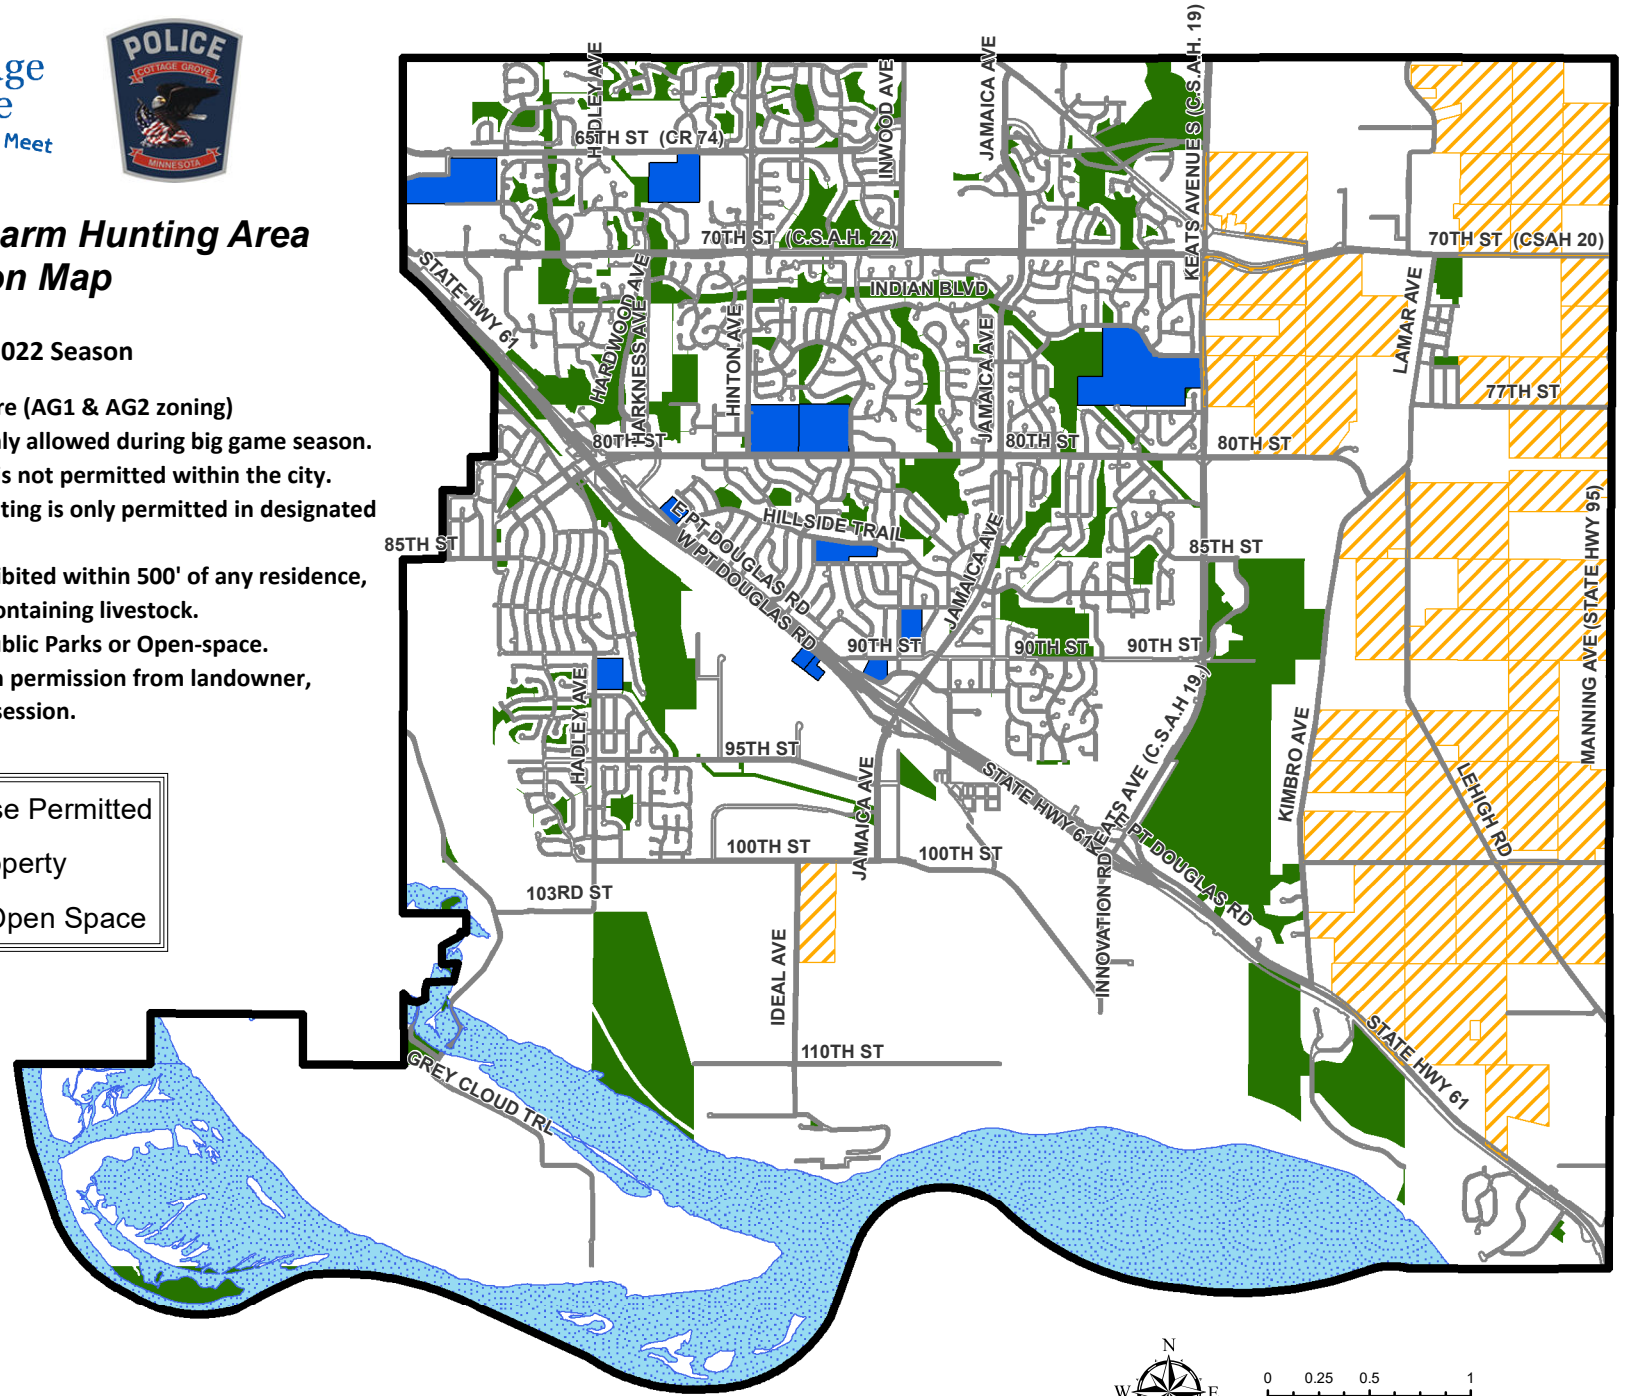

Cottage Grove Firearm Hunting Area Location Map

Firearm Hunting Rules 2021 - 2022 Season

1. Forty acres contiguous or more (AG1 & AG2 zoning)
2. Discharge of shotgun slugs only allowed during big game season.
3. Recreational target shooting is not permitted within the city.
4. Discharge of Firearms for hunting is only permitted in designated areas.
5. Discharge of Firearms is prohibited within 500' of any residence, building, stockade or corral containing livestock.
6. Hunting is prohibited in all Public Parks or Open-space.
7. All hunters must have written permission from landowner, proper ID and licenses in possession.

	Firearm Use Permitted
	School Property
	Park and Open Space